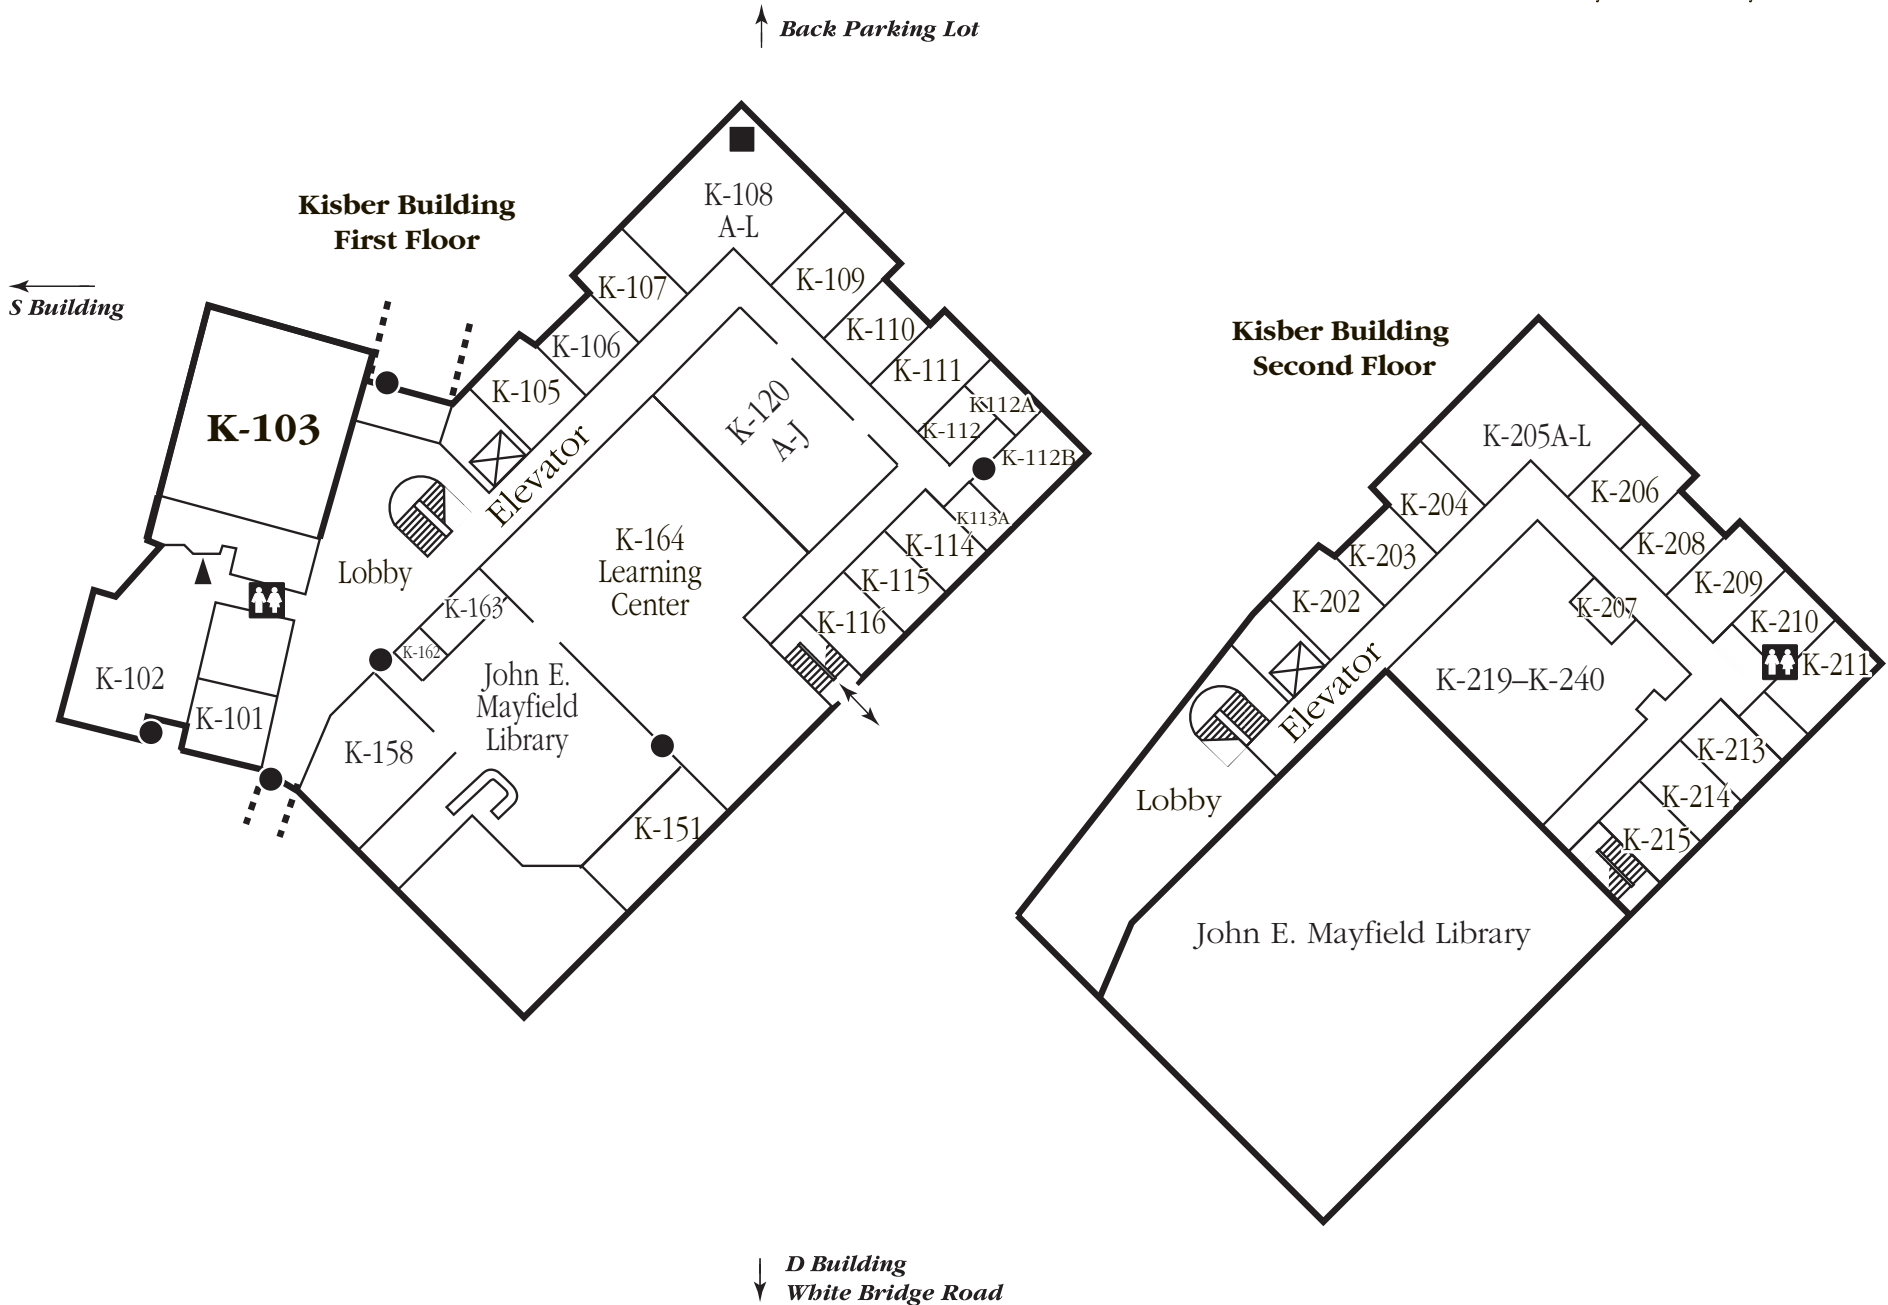

Back Parking Lot

Map Legend

- ⊠ Elevator
- ♿ Handicap Access Restrooms
- ▲ Handicap Access Water Fountains
- TDD Phones
- Disability Access Entry/Exit

↑ **Back Parking Lot**

Student Services Center First Floor

Student Services Center Second Floor

↓ **A Building**
↓ **White Bridge Road**

Map Legend

- ☒ Elevator
- ♿ Handicap Access Restrooms
- ▲ Handicap Access Water Fountains
- TDD Phones
- Disability Access Entry/Exit

H Building

Revised 7-1-18

Map Legend

- ☒ Elevator
- ♿ Handicap Access Restrooms
- ▲ Handicap Access Water Fountains
- TDD Phones
- Disability Access Entry/Exit

↑ **Back Parking Lot**

H Building First Floor

H Building Second Floor

H Building Third Floor

↓ **C Building**
↓ **White Bridge Road**

Map Legend

- ⊠ Elevator
- ♿ Handicap Access Restrooms
- ▲ Handicap Access Water Fountains
- TDD Phones
- Disability Access Entry/Exit