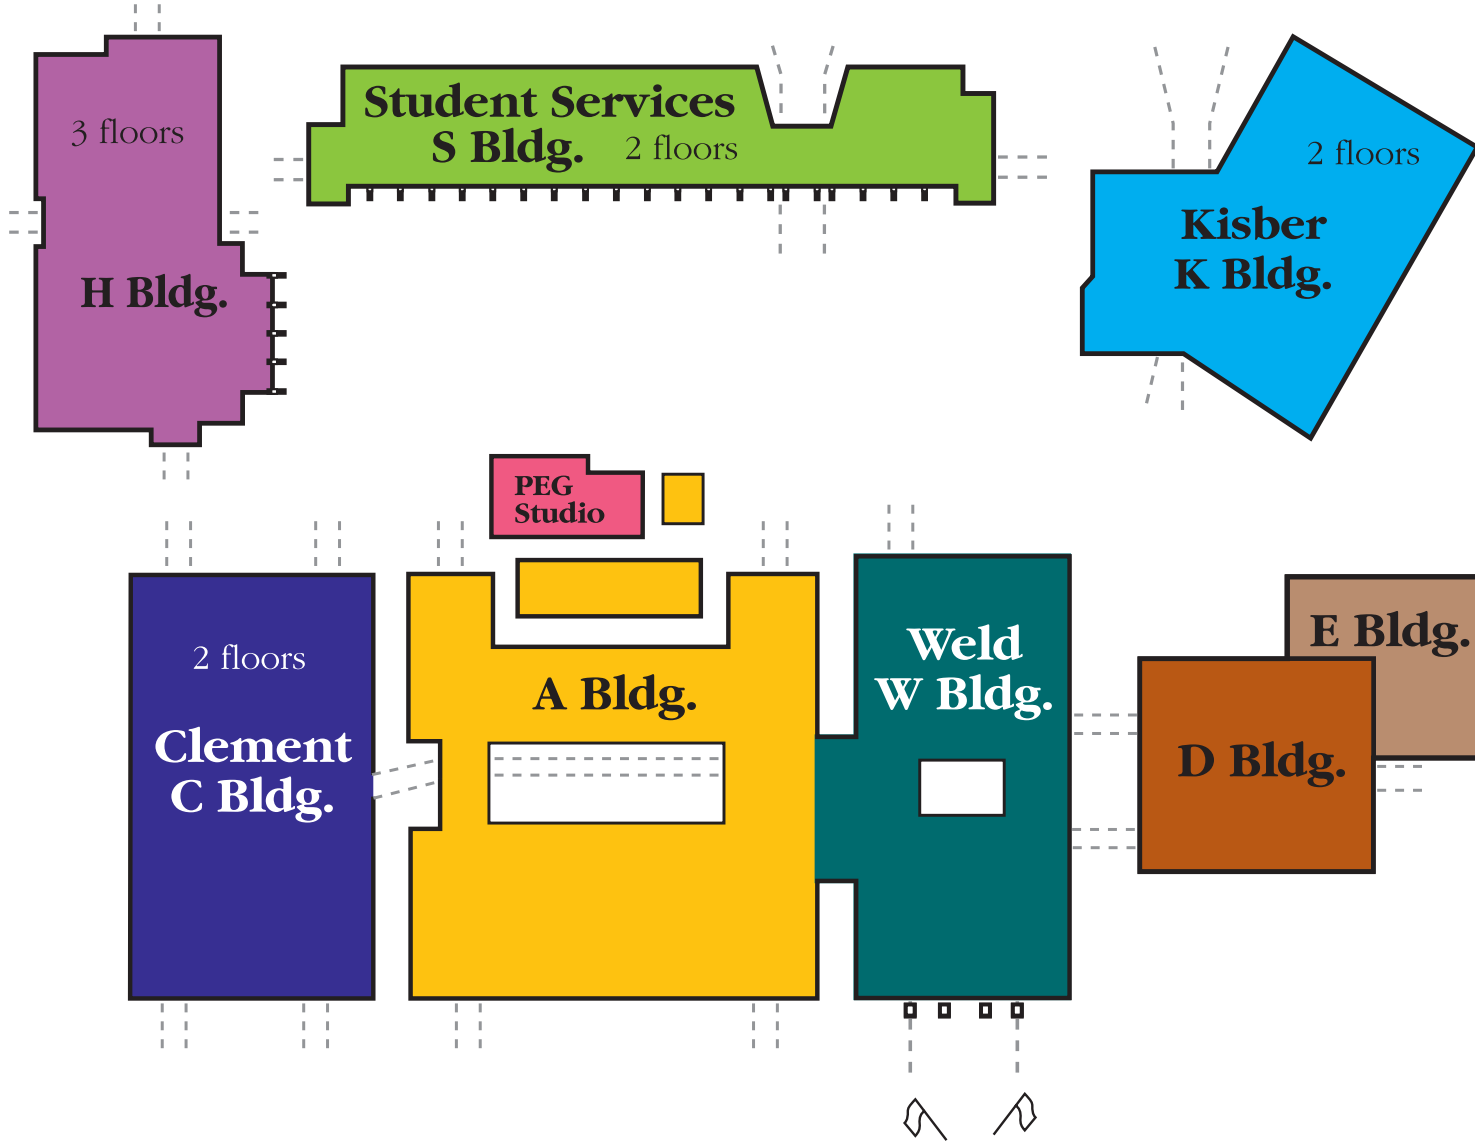

Back Parking Lot

Map Legend

- ⊠ Elevator
- ♿ Handicap Access Restrooms
- ▲ Handicap Access Water Fountains
- TDD Phones
- Disability Access Entry/Exit

↑ **Back Parking Lot**

Student Services Center First Floor

Student Services Center Second Floor

↓ **A Building**
↓ **White Bridge Road**

Map Legend

- ☒ Elevator
- ♿ Handicap Access Restrooms
- ▲ Handicap Access Water Fountains
- TDD Phones
- Disability Access Entry/Exit

H Building

Revised 7-1-18

Map Legend

- ☒ Elevator
- ♿ Handicap Access Restrooms
- ▲ Handicap Access Water Fountains
- TDD Phones
- Disability Access Entry/Exit

↑ **Back Parking Lot**

H Building First Floor

H Building Second Floor

H Building Third Floor

↓ **C Building**
↓ **White Bridge Road**

Map Legend

- ⊠ Elevator
- ♿ Handicap Access Restrooms
- ▲ Handicap Access Water Fountains
- TDD Phones
- Disability Access Entry/Exit