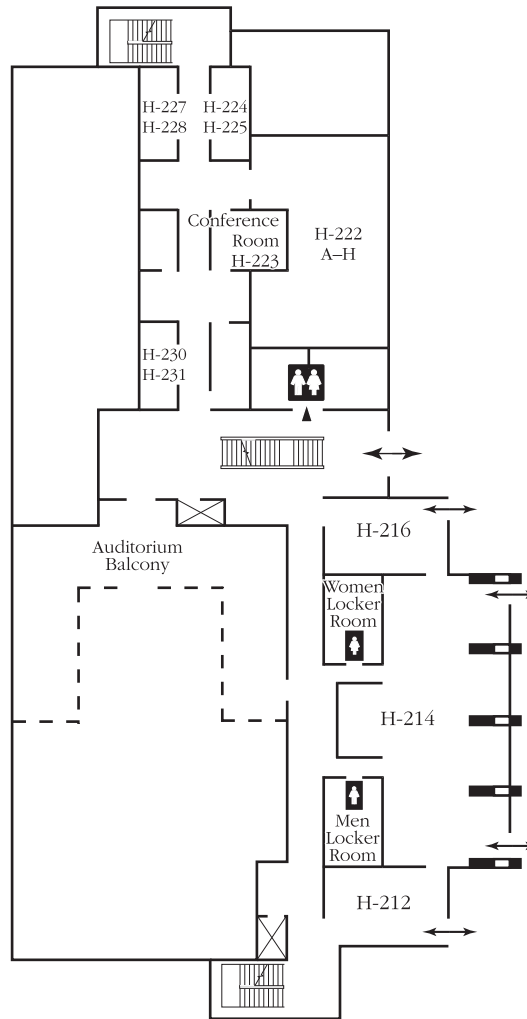

Student Services Center Second Floor

↓ **A Building**
↓ **White Bridge Road**

Map Legend

- ☒ Elevator
- ♿ Handicap Access Restrooms
- ▲ Handicap Access Water Fountains
- TDD Phones
- Disability Access Entry/Exit

H Building

Revised 7-1-18

Map Legend

- ☒ Elevator
- ♿ Handicap Access Restrooms
- ▲ Handicap Access Water Fountains
- TDD Phones
- Disability Access Entry/Exit

↑ **Back Parking Lot**

H Building First Floor

H Building Second Floor

H Building Third Floor

↓ **C Building**
↓ **White Bridge Road**

Map Legend

- ⊠ Elevator
- ♿ Handicap Access Restrooms
- ▲ Handicap Access Water Fountains
- TDD Phones
- Disability Access Entry/Exit