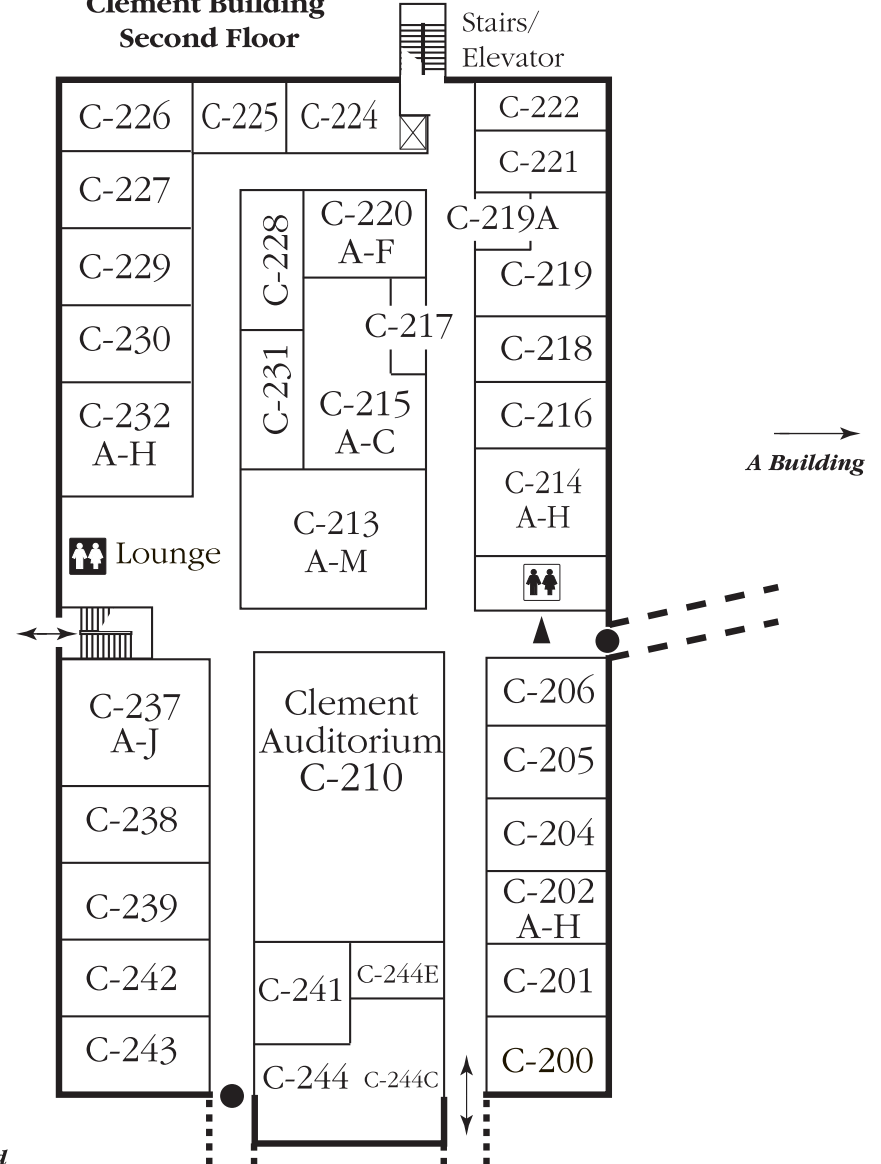

Clement Building Second Floor