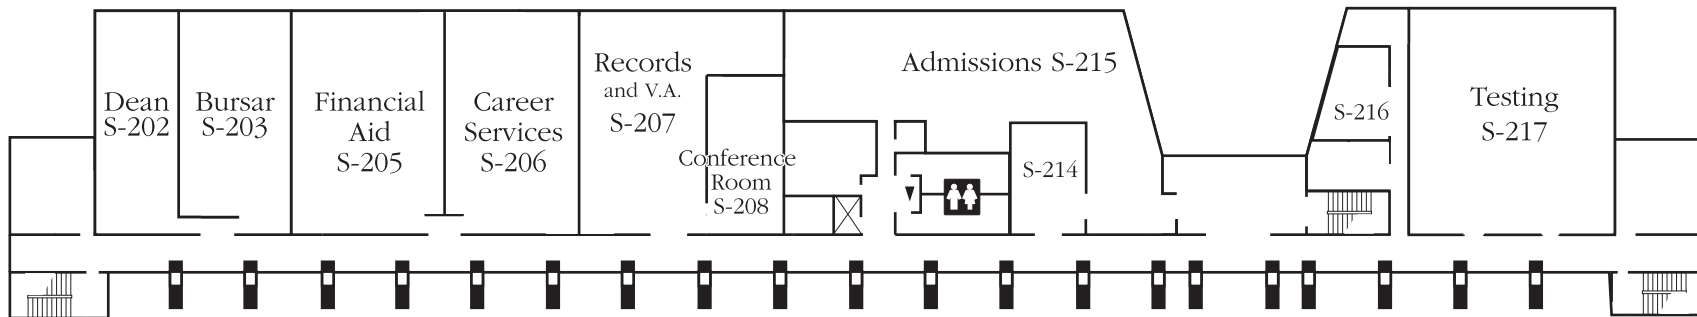

Student Services Center Second Floor

↓ **A Building**
↓ **White Bridge Road**