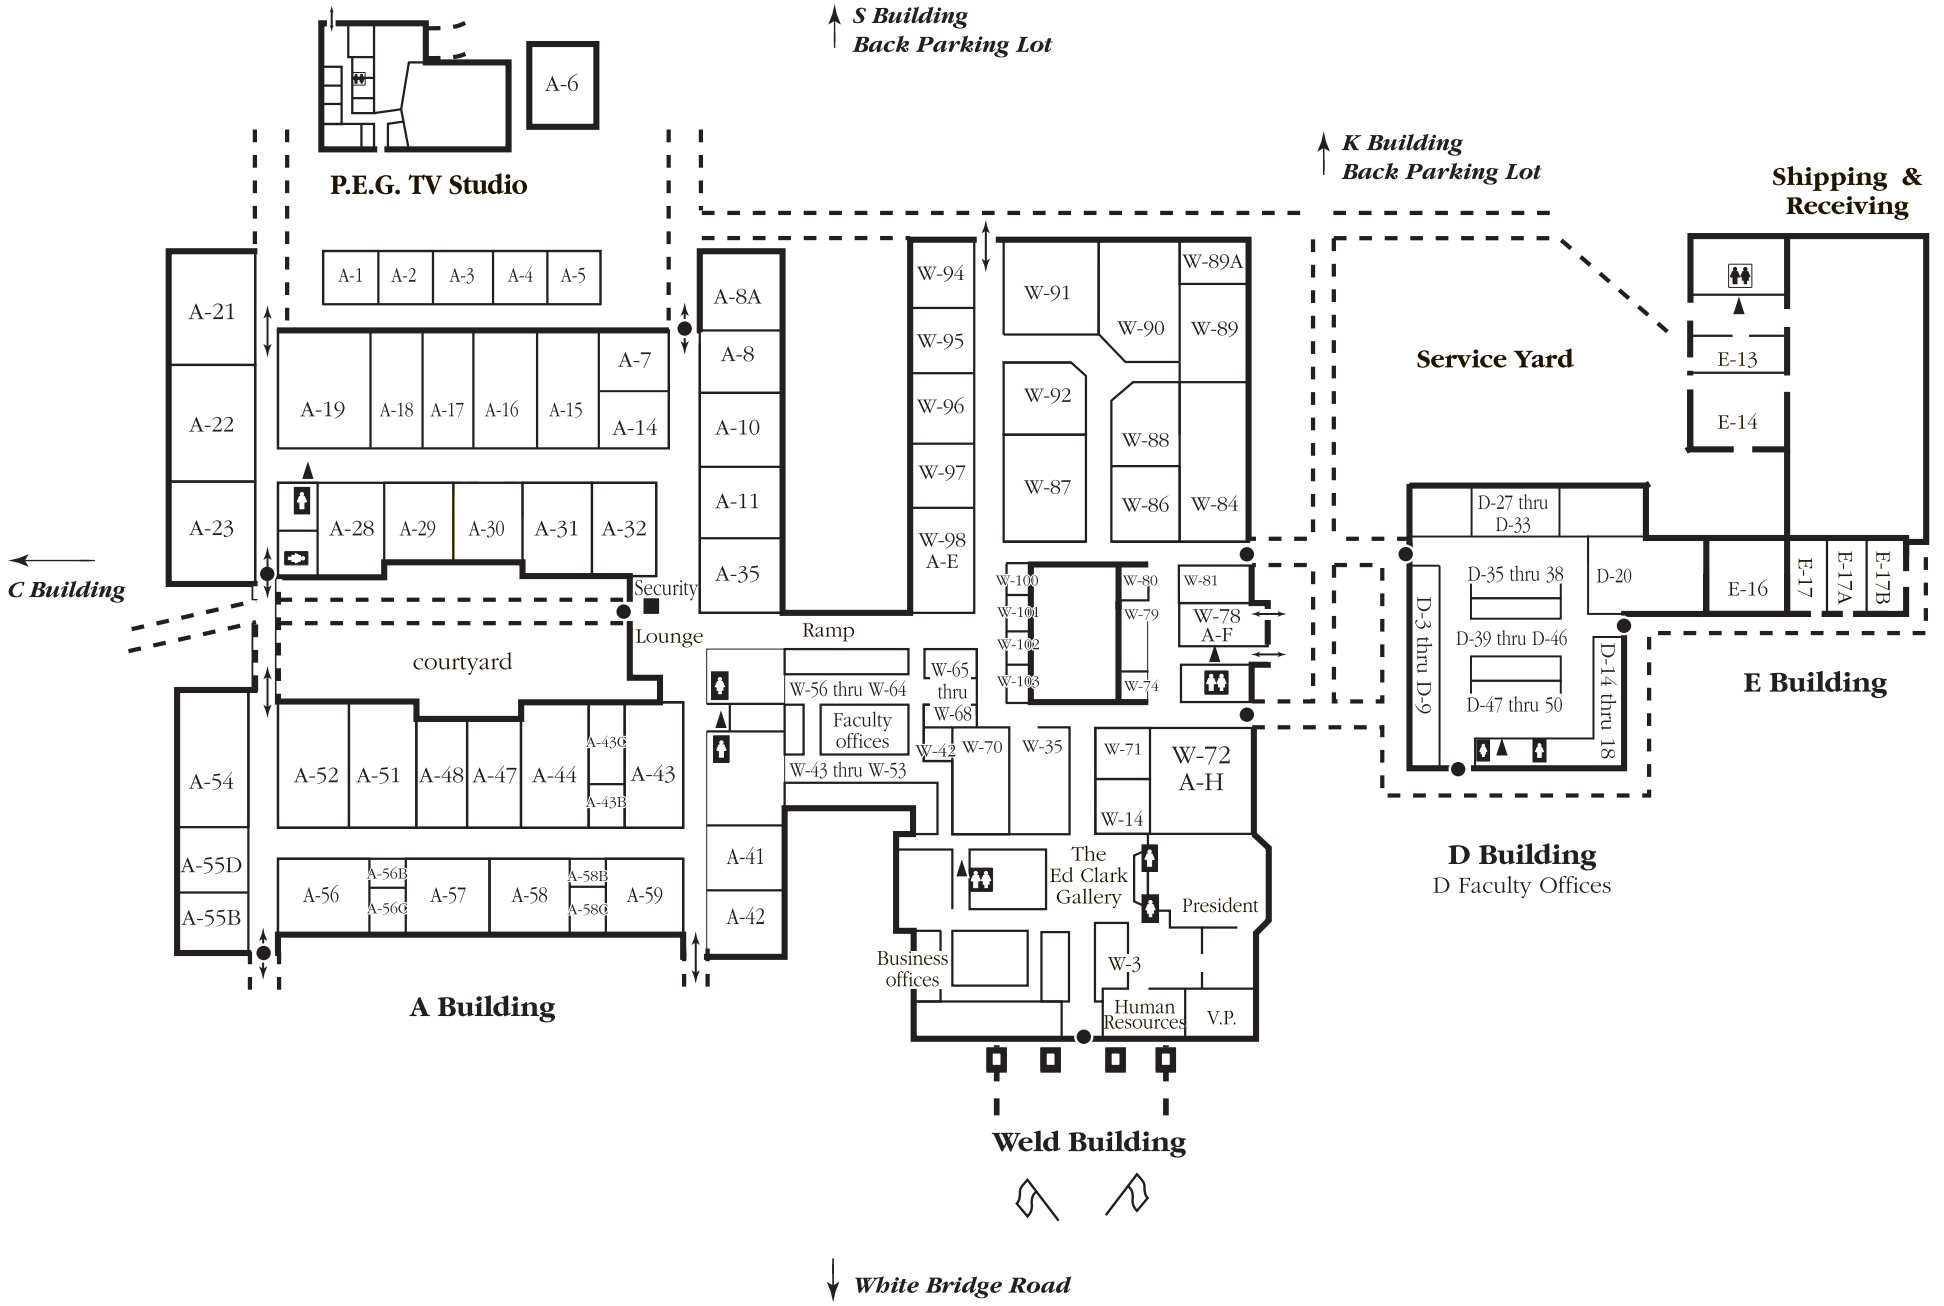

Back Parking Lot

Map Legend

- ⊠ Elevator
- ♿ Handicap Access Restrooms
- ▲ Handicap Access Water Fountains
- TDD Phones
- Disability Access Entry/Exit

↑ **Back Parking Lot**

Student Services Center First Floor

Student Services Center Second Floor

↓ **A Building**
↓ **White Bridge Road**

Map Legend

- ☒ Elevator
- ♿ Handicap Access Restrooms
- ▲ Handicap Access Water Fountains
- TDD Phones
- Disability Access Entry/Exit

H Building

Revised 7-1-18

Map Legend

- ☒ Elevator
- ♿ Handicap Access Restrooms
- ▲ Handicap Access Water Fountains
- TDD Phones
- Disability Access Entry/Exit

↑ **Back Parking Lot**

H Building First Floor

H Building Second Floor

H Building Third Floor

↓ **C Building**
↓ **White Bridge Road**

Map Legend

- ⊠ Elevator
- ♿ Handicap Access Restrooms
- ▲ Handicap Access Water Fountains
- TDD Phones
- Disability Access Entry/Exit