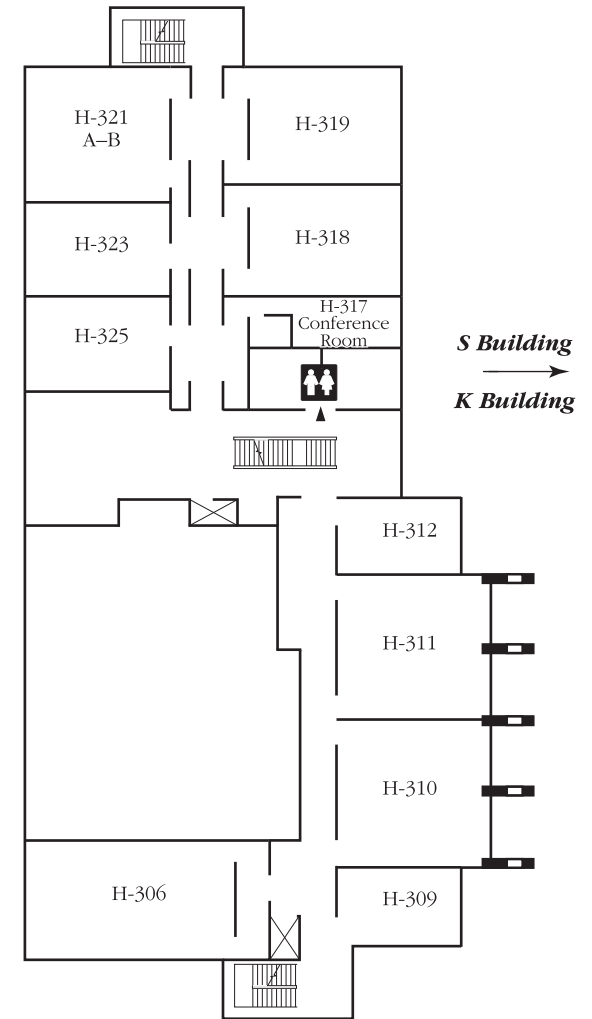

Student Services Center Second Floor

↓ **A Building**
↓ **White Bridge Road**

Map Legend

- ☒ Elevator
- ♿ Handicap Access Restrooms
- ▲ Handicap Access Water Fountains
- TDD Phones
- Disability Access Entry/Exit

H Building

Revised 7-1-18

Map Legend

- ☒ Elevator
- ♿ Handicap Access Restrooms
- ▲ Handicap Access Water Fountains
- TDD Phones
- Disability Access Entry/Exit

↑ **Back Parking Lot**

H Building First Floor

H Building Second Floor

H Building Third Floor

↓ **C Building**
↓ **White Bridge Road**

Map Legend

- ⊠ Elevator
- ♿ Handicap Access Restrooms
- ▲ Handicap Access Water Fountains
- TDD Phones
- Disability Access Entry/Exit