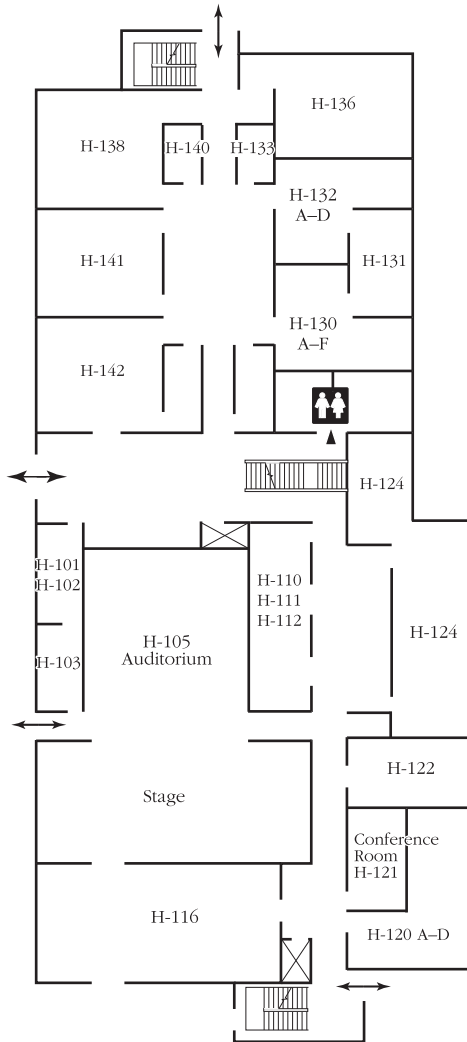

Back Parking Lot

Map Legend

- ⊠ Elevator
- ♿ Handicap Access Restrooms
- ▲ Handicap Access Water Fountains
- TDD Phones
- Disability Access Entry/Exit

↑ **Back Parking Lot**

Student Services Center First Floor

Student Services Center Second Floor

↓ **A Building**
↓ **White Bridge Road**

Map Legend

- ☒ Elevator
- ♿ Handicap Access Restrooms
- ▲ Handicap Access Water Fountains
- TDD Phones
- Disability Access Entry/Exit

H Building

Revised 7-1-18

Map Legend

- ☒ Elevator
- ♿ Handicap Access Restrooms
- ▲ Handicap Access Water Fountains
- TDD Phones
- Disability Access Entry/Exit

↑ **Back Parking Lot**

H Building First Floor

H Building Second Floor

H Building Third Floor

↓ **C Building**
↓ **White Bridge Road**

Map Legend

- ⊠ Elevator
- ♿ Handicap Access Restrooms
- ▲ Handicap Access Water Fountains
- TDD Phones
- Disability Access Entry/Exit