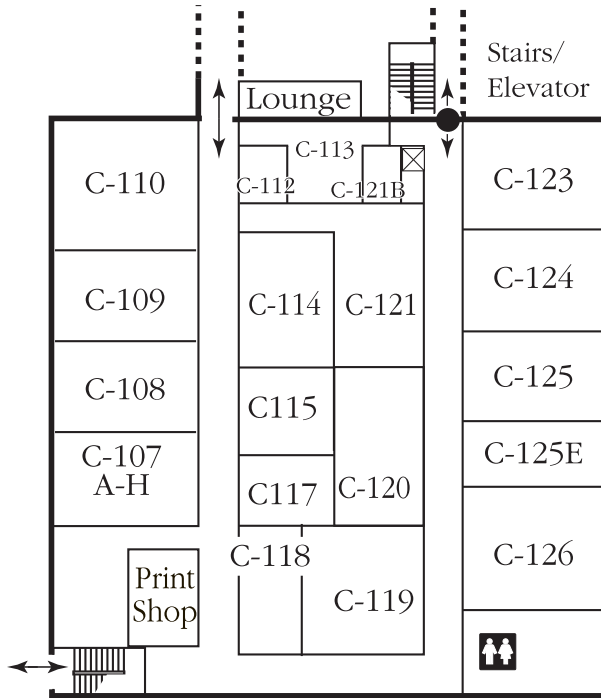

H Building

Revised 7-1-18

Map Legend

- ☒ Elevator
- ♿ Handicap Access Restrooms
- ▲ Handicap Access Water Fountains
- TDD Phones
- Disability Access Entry/Exit

↑ **Back Parking Lot**

H Building First Floor

H Building Second Floor

H Building Third Floor

↓ **C Building**
↓ **White Bridge Road**

Map Legend

- ⊠ Elevator
- ♿ Handicap Access Restrooms
- ▲ Handicap Access Water Fountains
- TDD Phones
- Disability Access Entry/Exit

Map Legend

- ☒ Elevator
- ♿ Handicap Access Restrooms
- ▲ Handicap Access Water Fountains
- TDD Phones
- Disability Access Entry/Exit

↑ *H Building*
↑ *Back Parking Lot*

Clement Building ground level from H Building